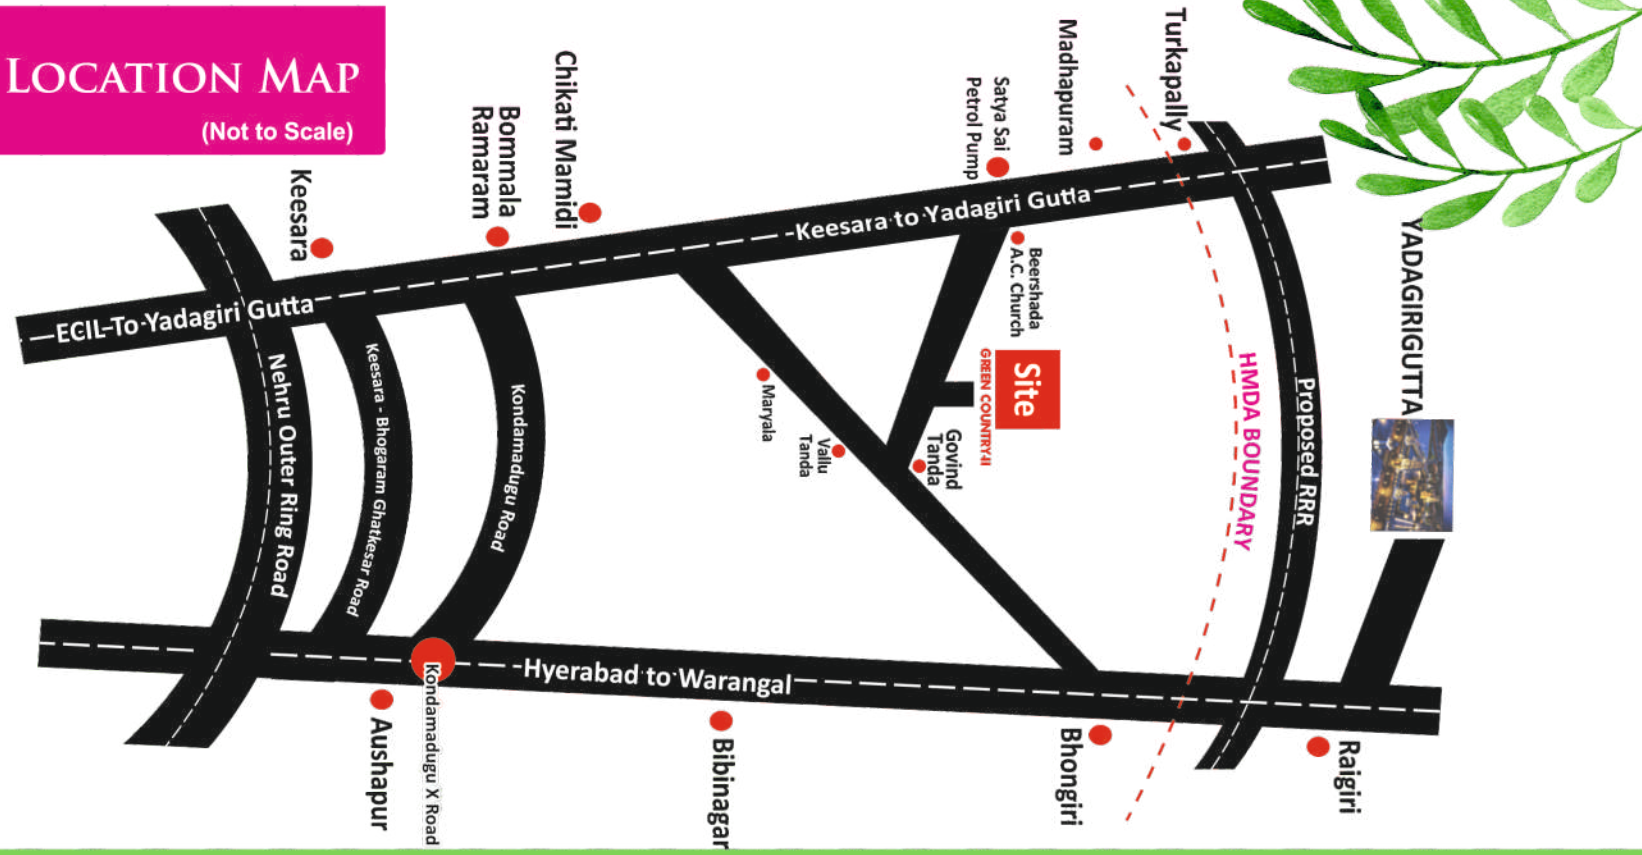

**LOCATION MAP**  
(Not to Scale)

**Location Highlights**

- 30 mins drive from ECIL X Road (30 km)
- 17 mins drive from Keesara Bus Stand (18 km)
- 18 mins drive from ORR Keesara (20 km)
- 30 mins drive from Ghatkesar Bus Stand (27 km)
- 30 mins drive from AIIMS Hospital, Bibi nagar (25 km)
- 30 mins drive from Pocharam Infosys (32 km)
- 20 mins drive from Bhongiri Busstand (19 km)
- 30 mins drive from Yadadri Bus Stand (31 km)