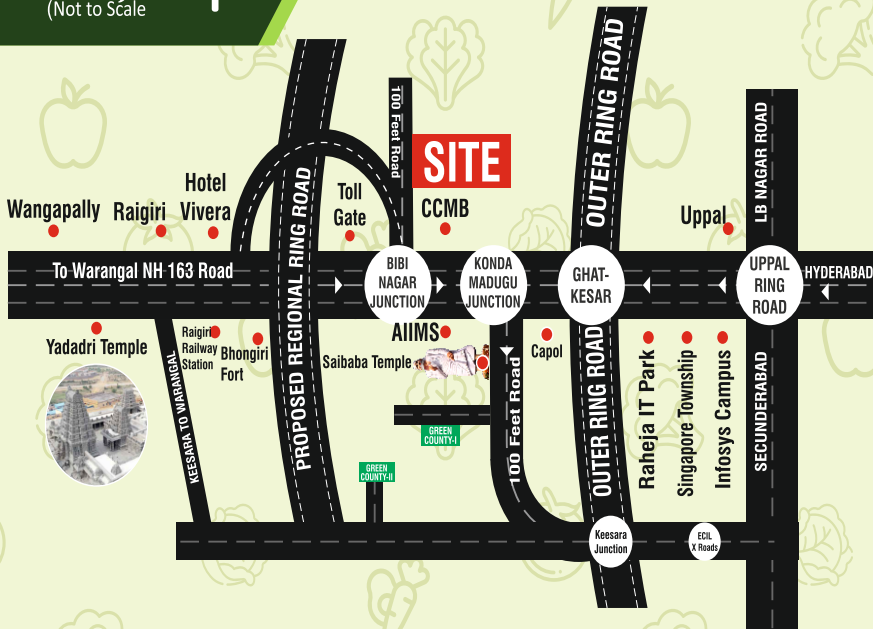

Location Map

(Not to Scale)

Project by :

ASR
INDIA PROJECTS

LET US BUILD A
DREAM TOGETHER

ASR'S

Green County-III Farm Plots

AIIMS Medical College, **BIBI NAGAR**

Location Highlights

- 40 min drive from Uppal Ring Road.
- 20 min drive from Outer Ring Road.
- 10 min drive from AIIMS Medical University.
- Proposed CCMB.
- 10 min drive from Bhongiri yadadri collector office.
- 20 min drive from Infosys.
- 10 min drive from Bibi Nagar Rly Station.
- 5 min drive from Proposal RRR.

LAYOUT PLAN

Layout in syno: 122,129,130 situated in MAQDUMPALLY(V), Bibinagar (M), Yadadri Bhongiri (D), Telangana

All Dimensions Are In Feet

Sandal Wood Trees

Sandal Wood (Srighandham)

Coconut

AIIMS Medical University

Yadadri Temple

Outer Ring Road

Mango

Taiwan Jama

Pocharam IT Park

Keesara Gutta

Proposed Regional Ring Road

* Content used in this brochure is only for marketing purpose not for legal consideration