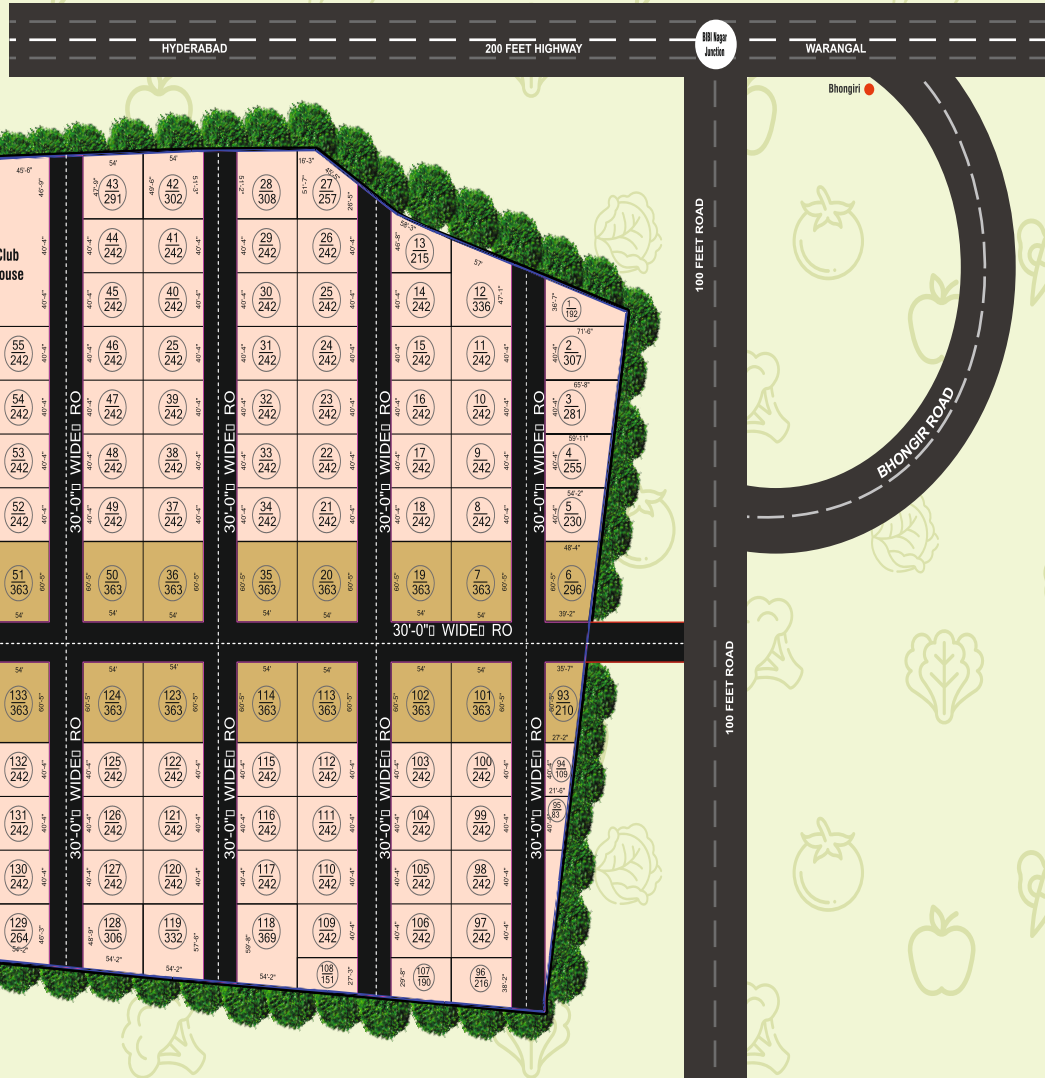

Project Highlights

- Boundary Wall & Entrance Gate.
- Sandal Wood Trees & Fruit Plants.
- Fully Drip Irrigation.
- Spot Registration.
- Cottages are built based on customer desire with additional cost.
- Weekend Relaxation:- Great way to Escape the monotony of City Life within your own farmland.
- 100% Vaastu with Security.
- 100% Land Value Appreciation.
- 2 Guntas / 242 Sq Yds Plots
- Children Play Area & Club House

Project by :

Flat No. 202, Srinivasa Residency,
Behind ICICI Bank, Habsiguda, Hyd- 500 007.
E-mail : asrindiaprojects@gmail.com

Contact :

WWW.ASRINDIAPROJECTS.COM

CLEAR
TITLE
SPOT
REGISTRATION

@
5499/-
Per Sq. Yds

LAYOUT PLAN

Layout in syno: 122,129,130 situated in MAQDUMPALLY(V), Bibinagar (M), Yadadri Bhongiri (D), Telangana

All Dimensions Are In Feet

Sandal Wood Trees

Sandal Wood (Srighandham)

Coconut

AIIMS Medical University

Yadadri Temple

Outer Ring Road

Mango

Taiwan Jama

Pocharam IT Park

Keesara Gutta

Proposed Regional Ring Road

* Content used in this brochure is only for marketing purpose not for legal consideration